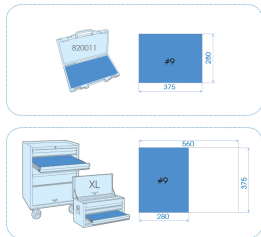

94435MP

M 1/2" Kraft-Steckschlüsseleinsätze-
Satz, lang, metrisch - 25 tlg.

Einlage leer : 8494435MP

Gewicht (Kg) : 7.3

■ #9 (280 x 375 mm)

Series

Content

4435M

8, 9, 10, 11, 12, 13, 14, 15, 16, 17, 18, 19,
20, 21, 22, 23, 24, 25, 26, 27, 28, 29, 30,
32, 36