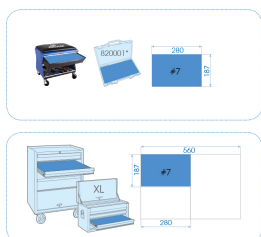

92565MRV

M 1/4" Steckschlüsselset mit Zubehör, metrisch, EVAWAVE - 65 tlg.

■ #7 (187 x 280 mm)

		Series	Content
		1/4"	2335M 4, 4.5, 5, 5.5, 6, 7, 8, 9, 10, 11, 12, 13, 14
		1/4"	2235M 4, 4.5, 5, 5.5, 6, 7, 8, 9, 10, 11, 12, 13, 14
		1/4"	2375M E4, E5, E6, E7, E8
		1/4"	2221 222102, 222104, 222106
		1/4"	2013X T8, T9, T10, T15, T20, T25, T27, T30, T40
		1/4"	2015MX H3, H4, H5, H6, H8
		1/4"	2018X PZ1, PZ2
		1/4"	2011X PH1, PH2