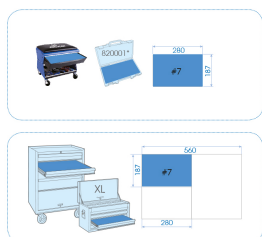

92565MRV

M 1/4" Steckschlüsselset mit Zubehör, metrisch, EVAWAVE - 65 tlg.

■ #7 (187 x 280 mm)

		Series	Content
		1/4"	2335M 4, 4.5, 5, 5.5, 6, 7, 8, 9, 10, 11, 12, 13, 14
		1/4"	2235M 4, 4.5, 5, 5.5, 6, 7, 8, 9, 10, 11, 12, 13, 14
		1/4"	2375M E4, E5, E6, E7, E8
		1/4"	2221 222102, 222104, 222106
		1/4"	2013X T8, T9, T10, T15, T20, T25, T27, T30, T40
		1/4"	2015MX H3, H4, H5, H6, H8
		1/4"	2018X PZ1, PZ2
		1/4"	2011X PH1, PH2