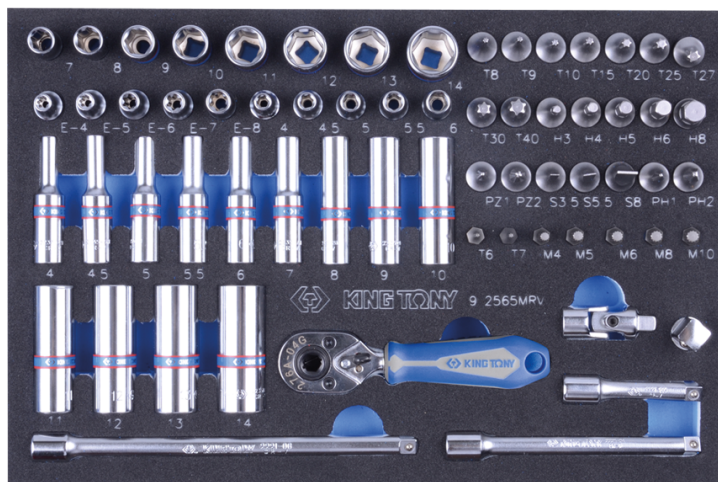

92565MRV

M 1/4" Steckschlüsselset mit Zubehör, metrisch, EVAWAVE - 65 tlg.

■ #7 (187 x 280 mm)

		Series	Content
		1/4"	2335M 4, 4.5, 5, 5.5, 6, 7, 8, 9, 10, 11, 12, 13, 14
		1/4"	2235M 4, 4.5, 5, 5.5, 6, 7, 8, 9, 10, 11, 12, 13, 14
		1/4"	2375M E4, E5, E6, E7, E8
		1/4"	2221 222102, 222104, 222106
		1/4"	2013X T8, T9, T10, T15, T20, T25, T27, T30, T40
		1/4"	2015MX H3, H4, H5, H6, H8
		1/4"	2018X PZ1, PZ2
		1/4"	2011X PH1, PH2

			2012X	3.5, 5.5, 8
			1025T	T6, T7
			1025M	M4, M5, M6, M8, M10
			2792	2792
	 		276A	276A04G
	 		2813	2813