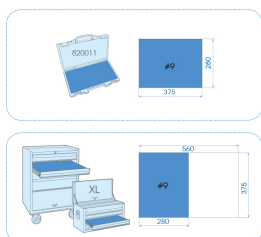

93544MRV

M 3/8" Steckschlüsselset mit Zubehör, metrisch, EVAWAVE - 44 tlg.

Einlage leer : EF3544

#9

		Series	Content
		3/8"	3335M 10, 11, 12, 13, 14, 15, 16, 17, 18, 19, 20, 21, 22
		3/8"	3375M E7, E8, E10, E11, E12
		3/8"	3230M 8, 10, 11, 12, 13, 14, 16, 17, 19
		3/8"	3750M 10, 11, 12, 13, 14, 15, 16, 17, 18, 19
		3/8" 1/4"	3812 3812
		3/8" 1/2"	3814 3814
		3/8"	3779G 377908G
		3/8"	3223 322314