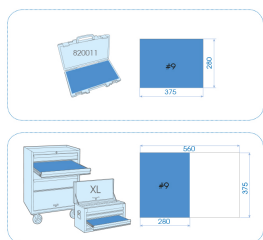

93544MRV

M 3/8" Steckschlüsselset mit Zubehör, metrisch, EVAWAVE - 44 tlg.

Einlage leer : EF3544

#9

		Series	Content
		3/8"	3335M 10, 11, 12, 13, 14, 15, 16, 17, 18, 19, 20, 21, 22
		3/8"	3375M E7, E8, E10, E11, E12
		3/8"	3230M 8, 10, 11, 12, 13, 14, 16, 17, 19
		3/8"	3750M 10, 11, 12, 13, 14, 15, 16, 17, 18, 19
			3812 3812
			3814 3814
			3779G 377908G
			3223 322314