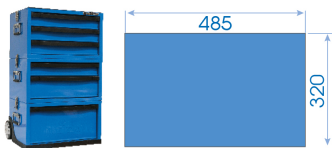

995156MRE

6-Kant Schlüssel Set, 1/2" Steckschlüssel und 1/4" Schraubendreher Bit, EVAWAVE - 56 tlg.

- #11
- Besondere Dimension für Schubfächer von modulierbaren Werkzeugwagen 874516BA

|  | | Series | Content |
|---|---|--------|--|
|  |  | 1/2" | 4033 T20, T25, T27, T30, T40, T50, T55, T60, T70 |
|  |  | 1/2" | 4035 H4, H5, H6, H7, H8, H10, H12, H14, H17, H19 |
|  |  | | 1147R T10H, T15H, T20H, T25H, T27H, T30H, T40H, T45H, T50H |
|  |  | | 1120MR H1.5, H2, H2.5, H3, H4, H5, H6, H7, H8 |
|  |  | 1/4" | 1025P PH1, PH2, PH3 |
|  |  | 1/4" | 1025Z PZ1, PZ2 |
|  |  | 1/4" | 1025T T10, T15, T20, T25, T27, T30, T40 |
|  |  | 1/4" | 1025H H3, H4, H5, H6 |