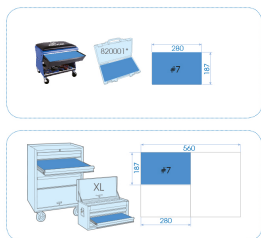

94143FRE

Kraft-Schraubendreher mit Zubehör, EVAWAVE - 43 tlg.

Gewicht (Kg) : 1.7

■ #7 (187 x 280 mm)

		Series	Content
		5/16"	1836S 9 x 1.6, 11 x 2
		5/16"	1880S 8 x 1.2, 10 x 1.6
		5/16"	1836P PH2, PH3
		5/16"	1880P PH2, PH3
		5/16"	1832H H3, H4, H5, H6, H7, H8, H10, H12
		5/16"	1832T T15, T20, T25, T27, T30, T40, T45, T50
		10mm	1636H H5, H6, H7, H8, H10, H12
		10mm	1636T T30, T40, T45, T50, T55, T60