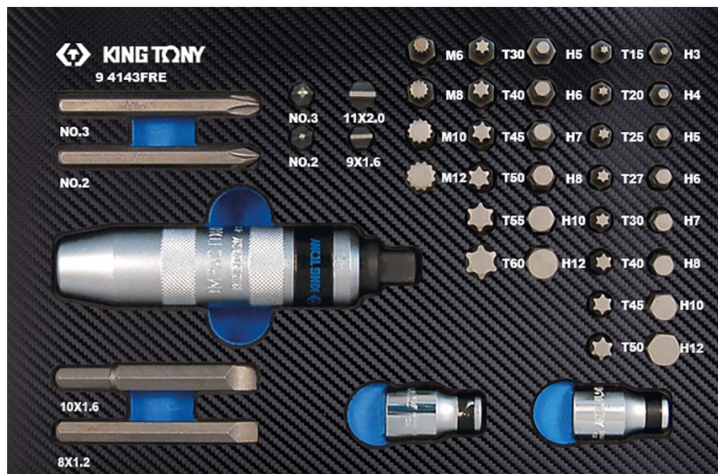

94143FRE

Kraft-Schraubendreher mit Zubehör, EVAWAVE - 43 tlg.

Gewicht (Kg) : 1.7

■ #7 (187 x 280 mm)

		Series	Content
		5/16"	1836S 9 x 1.6, 11 x 2
		5/16"	1880S 8 x 1.2, 10 x 1.6
		5/16"	1836P PH2, PH3
		5/16"	1880P PH2, PH3
		5/16"	1832H H3, H4, H5, H6, H7, H8, H10, H12
		5/16"	1832T T15, T20, T25, T27, T30, T40, T45, T50
		10mm	1636H H5, H6, H7, H8, H10, H12
		10mm	1636T T30, T40, T45, T50, T55, T60