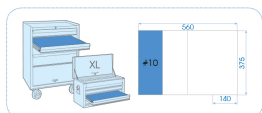

### **S** 1/4" Steckschlüssel-Satz, in Zoll, mit Zubehör - 44 tlg.

Leere Box : 820002K

Abmessungen L x B x H (mm) : 389 x 185 x 66

Gewicht (Kg) : 1.62

- in Zoll
- 6-kant Steckschlüssel, lang
- EVA #10 (375 x 140 mm)
- 12-kant-Steckschlüssel, kurz
- Werkzeugkoffer aus Plastik 820002K

		Series		Content
		1/4"	2330S	5/32", 3/16", 7/32", 1/4", 9/32", 5/16", 11/32", 3/8", 7/16", 15/32", 1/2"
		1/4"	2235S	5/32", 3/16", 7/32", 1/4", 9/32", 5/16", 11/32", 3/8", 7/16", 1/2"
		1/4"	5025H	H3/64", H1/16", H5/64", H3/32", H7/64", H1/8", H9/64", H5/32"
		1/4"	1025S	3.0, 4.5, 5, 6.5, 8
		1/4"	1025P	PH0, PH1, PH2, PH3
			2752G	275206G
			2178DF	2178DF
			2792	2792