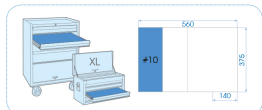

2044SRE

S 1/4" Steckschlüssel-Satz, in Zoll, mit Zubehör - 44 tlg.

Leere Box : 820002K

Abmessungen L x B x H (mm) : 389 x 185 x 66

Gewicht (Kg) : 1.62

- in Zoll
- 6-kant Steckschlüssel, lang
- EVA #10 (375 x 140 mm)
- 12-kant-Steckschlüssel, kurz
- Werkzeugkoffer aus Plastik 820002K

		Series		Content
		1/4"	2330S	5/32", 3/16", 7/32", 1/4", 9/32", 5/16", 11/32", 3/8", 7/16", 15/32", 1/2"
		1/4"	2235S	5/32", 3/16", 7/32", 1/4", 9/32", 5/16", 11/32", 3/8", 7/16", 1/2"
		1/4"	5025H	H3/64", H1/16", H5/64", H3/32", H7/64", H1/8", H9/64", H5/32"
		1/4"	1025S	3.0, 4.5, 5, 6.5, 8
		1/4"	1025P	PH0, PH1, PH2, PH3
			2752G	275206G
			2178DF	2178DF
			2792	2792