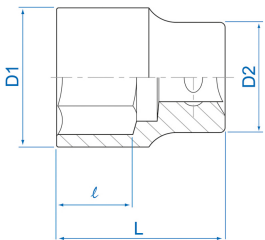

4335S

S Steckschlüsseinsatz, zoll, Standard, 6-Kant 1/2"

ANSI / ASME B107.1

- Zoll
- Chrom-Vanadium, hochglanz-verchromt

	Abmessung (Zoll)	D1 (mm)	D2 (mm)	L (mm)	l (mm)	Gewicht (g)
433510S	5/16"	13.2	21.8	38	7	60
433512S	3/8"	15	21.8	38	7	58
433514S	7/16"	16.4	23.3	38	8	60
433515S	15/32"	17.8	23.3	38	9	63
433516S	1/2"	19	23.3	38	10	61
433518S	9/16"	20.4	23.3	38	11	61
433519S	19/32"	21.6	23.3	38	11	65
433520S	5/8"	22.9	24	38	11	60
433522S	11/16"	24	22.5	38	12	67
433524S	3/4"	26.8	23	38	13	87
433525S	25/32"	28	23	38	13	96
433526S	13/16"	28.6	23	38	13	91
433528S	7/8"	30.2	24	40	15	102

KING TONY

Enjoy your work

433530S	15/16"	32.6	26	42	17	118
433532S	1"	34.8	26.8	42	17	143
433534S	1-1/16"	36.6	28	42	19	167
433536S	1-1/8"	39	30	44	21	163
433538S	1-3/16"	40	29.5	44	21	214
433540S	1-1/4"	42.5	30	44	23	226