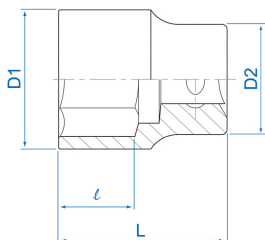

4335S

S Steckschlüsseinsatz, zoll, Standard, 6-Kant 1/2"

ANSI / ASME B107.1

- Zoll
- Chrom-Vanadium, hochglanz-verchromt

	Abmessung (Zoll)	D1 (mm)	D2 (mm)	L (mm)	l (mm)	Gewicht (g)
433510S	5/16"	13.2	21.8	38	7	60
433512S	3/8"	15	21.8	38	7	58
433514S	7/16"	16.4	23.3	38	8	60
433515S	15/32"	17.8	23.3	38	9	63
433516S	1/2"	19	23.3	38	10	61
433518S	9/16"	20.4	23.3	38	11	61
433519S	19/32"	21.6	23.3	38	11	65
433520S	5/8"	22.9	24	38	11	60
433522S	11/16"	24	22.5	38	12	67
433524S	3/4"	26.8	23	38	13	87
433525S	25/32"	28	23	38	13	96
433526S	13/16"	28.6	23	38	13	91
433528S	7/8"	30.2	24	40	15	102

KING TONY

Enjoy your work

433530S	15/16"	32.6	26	42	17	118
433532S	1"	34.8	26.8	42	17	143
433534S	1-1/16"	36.6	28	42	19	167
433536S	1-1/8"	39	30	44	21	163
433538S	1-3/16"	40	29.5	44	21	214
433540S	1-1/4"	42.5	30	44	23	226