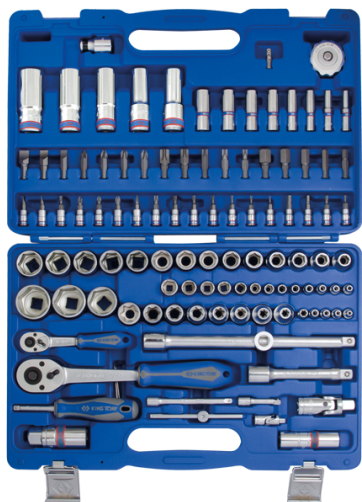

## 7511MR

### M 1/4" und 1/2" Steckschlüssel- / Schraubendreher-Set - 110 tlg.

Abmessungen L x B x H (mm) : 422x275x85  
 Gewicht (Kg) : 6.9

		Series	Content
		1/4"	2335M 4, 4.5, 5, 5.5, 6, 7, 8, 9, 10, 11, 12, 13, 14
		1/4"	2235M 6, 7, 8, 9, 10, 11, 12, 13
		1/4"	2375M E4, E5, E6, E7, E8
		1/2"	4235M 14, 15, 17, 19, 22
		1/2"	4335M 10, 11, 12, 13, 14, 15, 16, 17, 18, 19, 20, 21, 22, 24, 27, 30, 32
		1/2"	4375M E10, E11, E12, E14, E16, E18, E20, E24
		1/2"	4635 16, 20.8
		1/4"	2031 PH1, PH2
		1/4"	2032 4, 5.5, 6.5
		1/4"	2033 T8, T10, T15, T20, T25, T27, T30
		1/4"	2035 H3, H4, H5, H6
		5/16"	1836P PH3, PH4
			1836Z* PZ3, PZ4

				
			1836S	8x1.2, 10x1.6, 12x2.0
			1832T	T40, T45, T50, T55, T60
			1832H	H7, H8, H10, H12
			1836H	H14
			1115*	H1.5, H2, H2.5
			2792	2792
			4791	4791
			2221	50, 100 mm
			4251	125 mm
			4771G	477110G
			2771G	277155G
			2745	2745
			4222	422210
			3824	3824
			2571	257145
			4148	414810S
			770	770225
			2178DF	2178DF