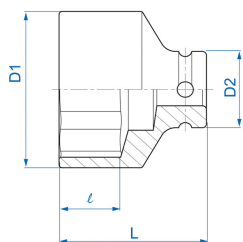

4535S

S 1/2" 6-Kant Kraft-Steckschlüssel, Zoll

ANSI / ASME B107.2

- Zoll
- Chrom-Molybdän
- Phosphatiert

|  | Abmessung (Zoll) | D1 (mm) | D2 (mm) | L (mm) | l (mm) | Gewicht (g) |
|--|------------------|---------|---------|--------|--------|-------------|
| 453510S | 5/16" | 14 | 25 | 38 | 7 | 67 |
| 453512S | 3/8" | 17 | 25 | 38 | 7 | 70 |
| 453514S | 7/16" | 18 | 25 | 38 | 8 | 71 |
| 453516S | 1/2" | 20 | 25 | 38 | 10 | 72 |
| 453518S | 9/16" | 22 | 25 | 38 | 10 | 77 |
| 453520S | 5/8" | 24 | 25 | 38 | 11 | 112 |
| 453522S | 11/16" | 26 | 30 | 38 | 12 | 115 |
| 453524S | 3/4" | 28 | 30 | 38 | 13 | 120 |
| 453526S | 13/16" | 30 | 30 | 40 | 14 | 125 |
| 453528S | 7/8" | 32 | 30 | 40 | 14 | 143 |
| 453530S | 15/16" | 34 | 30 | 42 | 15 | 152 |
| 453532S | 1" | 36 | 30 | 42 | 15 | 168 |
| 453534S | 1-1/16" | 38 | 30 | 44 | 16 | 176 |

KING TONY

Enjoy your work

| | | | | | | |
|---------|---------|----|----|----|----|-----|
| 453536S | 1-1/8" | 41 | 30 | 44 | 17 | 194 |
| 453538S | 1-3/16" | 42 | 30 | 44 | 17 | 201 |
| 453540S | 1-1/4" | 44 | 30 | 44 | 18 | 205 |