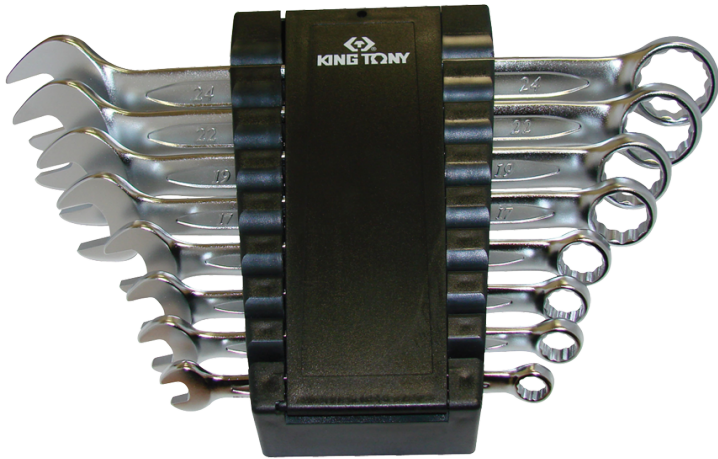

1238MR

M Metrisches Kombischlüssel-Set - 8 tlg.

Gewicht (Kg) : 0.85

Series

Content

1060

8, 9, 10, 11, 12, 13, 17, 19