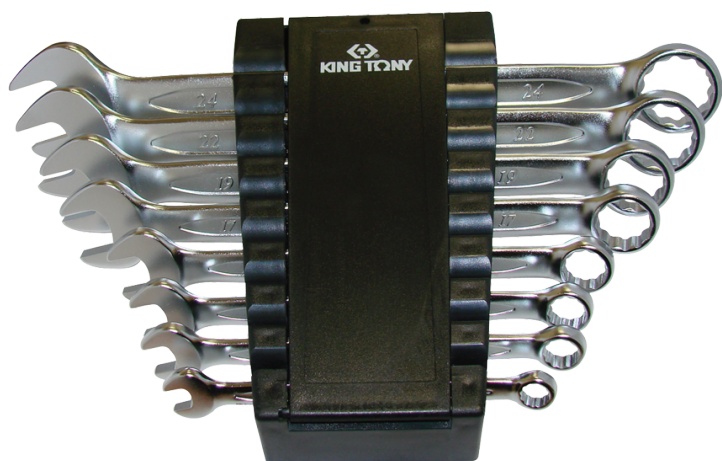

1238MR

M Metrisches Kombischlüssel-Set - 8 tlg.

Gewicht (Kg) : 0.85

Series

Content

1060

8, 9, 10, 11, 12, 13, 17, 19