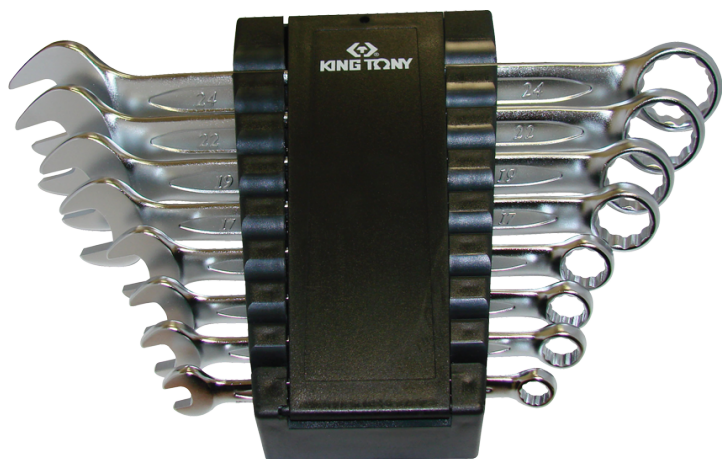

1248MR

M Metrisches Kombischlüssel-Set - 8 tlg.

Gewicht (Kg) : 1.3

Series

Content

1060

8, 10, 11, 13, 17, 19, 22, 24