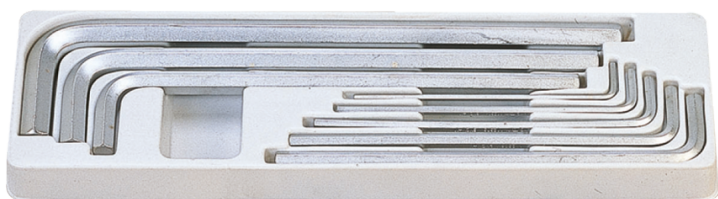

20208SR01

S 6-Kant Schlüssel-Set, Zoll, extra lang - 8 tlg.

Einlage leer : 8420208SR01
Abmessungen L x B x H (mm) : 340x100x25
Gewicht (Kg) : 1.25

KING TONY	Series	Content
		1125S 1/8", 5/32", 3/16", 1/4", 5/16", 3/8", 1/2", 9/16"