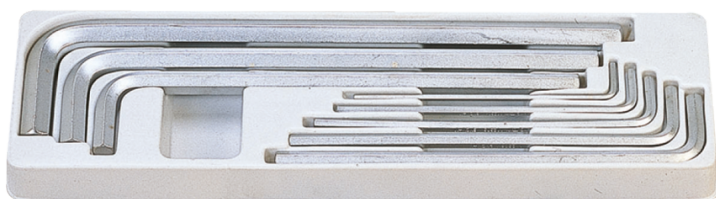

20208SR01

S Innensechskantschlüsselset, Zoll,
extra lang - 8 tlg.

Einlage leer : 8420208SR01
Abmessungen L x B x H (mm) : 340x100x25
Gewicht (Kg) : 1.25

Series

Content

1125S

1/8", 5/32", 3/16", 1/4", 5/16", 3/8", 1/2",
9/16"