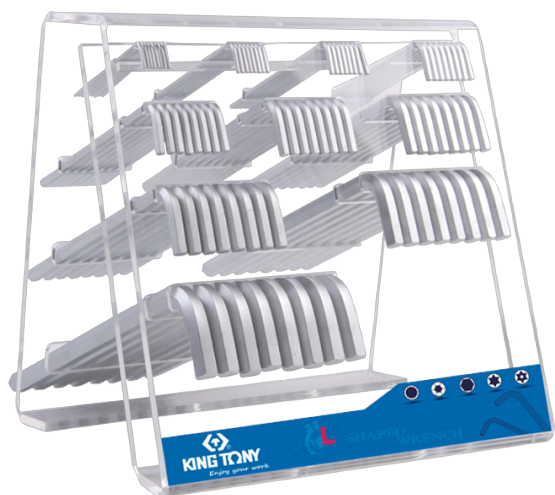

2020H0MR

Display Innensechskantschlüssel-Set - 80 tlg.

Display Abmessung (mm) : 220 x 260 x 270

Series

Content

1125M

H2, H2.5, H3, H4, H5, H6, H7, H8, H10,
H12 (x 8)