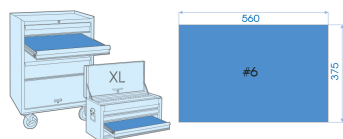

## 912B6MRE

**M** Kombi-Schlüssel, lange und leichte, metrisch, EVAWAVE - 26 tlg.

Gewicht (Kg) : 5.9

■ #6 (560 x 375 mm)

Series

Content

1061

6, 7, 8, 9, 10, 11, 12, 13, 14, 15, 16, 17, 18, 19, 20, 21, 22, 23, 24, 25, 26, 27, 28, 29, 30, 32