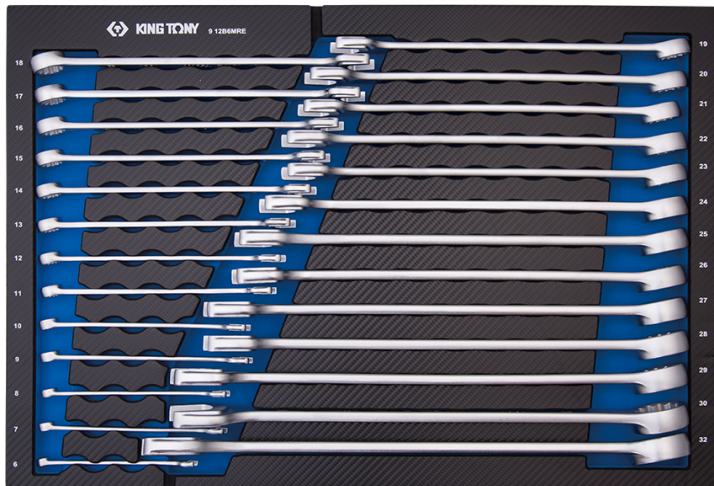

## 912B6MRE

**M** Kombi-Schlüssel, lange und leichte, metrisch, EVAWAVE - 26 tlg.

Gewicht (Kg) : 5.9

■ #6 (560 x 375 mm)

Series

Content

1061

6, 7, 8, 9, 10, 11, 12, 13, 14, 15, 16, 17, 18, 19, 20, 21, 22, 23, 24, 25, 26, 27, 28, 29, 30, 32