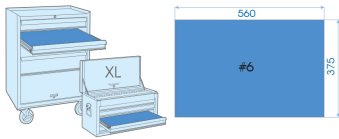

## 912B6MRE

**M** Kombi-Schlüssel, lange und leichte, metrisch, EVAWAVE - 26 tlg.

Gewicht (Kg) : 5.9

■ #6 (560 x 375 mm)

Series

Content

1061

6, 7, 8, 9, 10, 11, 12, 13, 14, 15, 16, 17, 18, 19, 20, 21, 22, 23, 24, 25, 26, 27, 28, 29, 30, 32