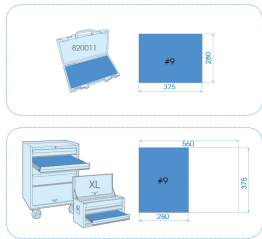

912D05MRE

M Kombi-Schlüssel (I-beam), metrisch,
EVAWAVE - 5 tlg.

L x B Abmessungen (mm) : 280x375
Gewicht (Kg) : 2.6

■ #9

Series

Content

1062

27, 28, 29, 30, 32