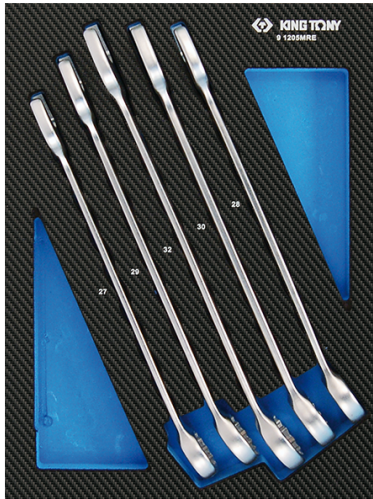

912D05MRE

M Kombi-Schlüssel (I-beam), metrisch,
EVAWAVE - 5 tlg.

L x B Abmessungen (mm) : 280x375
Gewicht (Kg) : 2.6

■ #9

Series

Content

1062

27, 28, 29, 30, 32