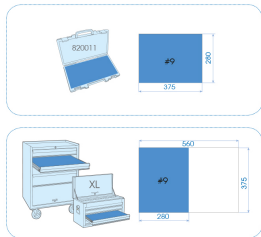

912D16MRE1

M Kombi-Schlüssel (I-beam), metrisch,
EVAWAVE - 16 tlg.

Einlage leer : EF1216
L x B Abmessungen (mm) : 280x375
Gewicht (Kg) : 3.3

- #9 (280 x 375 mm)

Series

Content

1062

6, 8, 10, 11, 13, 14, 16, 17, 18, 19, 21, 22,
24, 27, 30, 32