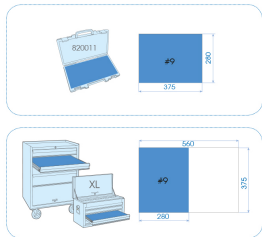

912D16MRE1

M Kombi-Schlüssel (I-beam), metrisch,
EVAWAVE - 16 tlg.

Einlage leer : EF1216
L x B Abmessungen (mm) : 280x375
Gewicht (Kg) : 3.3

- #9 (280 x 375 mm)

Series

Content

1062

6, 8, 10, 11, 13, 14, 16, 17, 18, 19, 21, 22,
24, 27, 30, 32