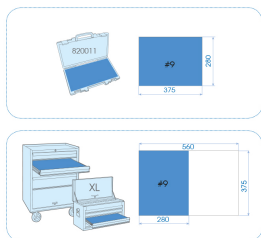

912D19MRE1

M Kombi-Schlüssel (I-beam), metrisch,
EVAWAVE - 19 tlg.

Einlage leer : EF1219
L x B Abmessungen (mm) : 280x375
Gewicht (Kg) : 2.5

■ #9

Series

Content

1062

6, 7, 8, 9, 10, 11, 12, 13, 14, 15, 16, 17,
18, 19, 20, 21, 22, 23, 24