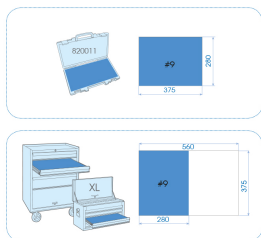

## 912D19MRE1

**M** Kombi-Schlüssel (I-beam), metrisch,  
EVAWAVE - 19 tlg.

Einlage leer : EF1219  
L x B Abmessungen (mm) : 280x375  
Gewicht (Kg) : 2.5

■ #9

Series

Content

1062

6, 7, 8, 9, 10, 11, 12, 13, 14, 15, 16, 17,  
18, 19, 20, 21, 22, 23, 24