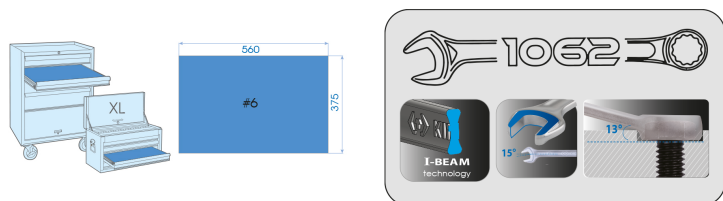

912D26MRE

M Kombi-Schlüssel (I-beam), metrisch,
EVAWAVE - 26 tlg.

Einlage leer : EF1226
L x B Abmessungen (mm) : 560x375
Gewicht (Kg) : 5.9

■ #6

Series

Content

1062

6, 7, 8, 9, 10, 11, 12, 13, 14, 15, 16, 17,
18, 19, 20, 21, 22, 23, 24, 25, 26, 27, 28,
29, 30, 32