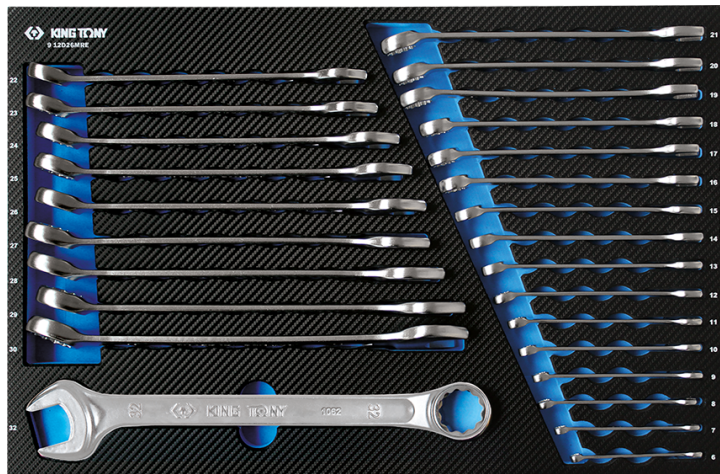

912D26MRE

M Kombi-Schlüssel (I-beam), metrisch,
EVAWAVE - 26 tlg.

Einlage leer : EF1226
L x B Abmessungen (mm) : 560x375
Gewicht (Kg) : 5.9

■ #6

Series

Content

1062

6, 7, 8, 9, 10, 11, 12, 13, 14, 15, 16, 17,
18, 19, 20, 21, 22, 23, 24, 25, 26, 27, 28,
29, 30, 32