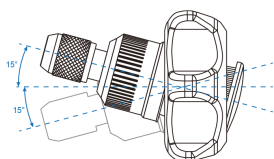

1048MR

Steckschlüsselkoffer - 49 tlg.

Gewicht (Kg) : 0.53
Abmessungen L x B x H (mm) : 150 x 102 x 46

- Kunststoffkiste

	Series	Content
	2746	
	 	1025P PH1 x 2, PH2 x 2(ø6mm), PH3, PH2(ø4.7mm)
	 	1025S 3.0 x 0.5, 4.0 x 0.5, 5.0 x 0.8, 6.0 x 1.0
	 	1025Z PZ2 x 2
	 	1025T T10, T15, T20 x 2, T25, T27, T30, T40
	 	1025H H3, H4, H5, H6
	 	1025U T10H, T15H, T20H x 2, T25H, T27H, T30H, T40H
	 	7150H H3, H4, H5, H6, H7, H8

		 1/4"	7150S	4.0 x 0.8, 6.0 x 1.0
		 1/4"	7100P	PH2 x 2
		 1/4"	7100T	T15, T20, T25
		 1/4"	7100Z	PZ2
		 1/4"	753	75363
		 1/4"	750	75075