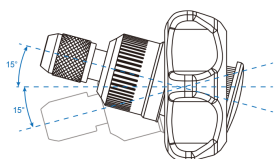

1048MR

Steckschlüsselkoffer - 49 tlg.

Abmessungen L x B x H (mm) : 150 x 102 x 46
Gewicht (Kg) : 0.53

- Kunststoffkiste

	Series	Content
	2746	
  	1025P	PH1 x 2, PH2 x 2(ø6mm), PH3, PH2(ø4.7mm)
   	1025S	3.0 x 0.5, 4.0 x 0.5, 5.0 x 0.8, 6.0 x 1.0
	1025Z	PZ2 x 2
      	1025T	T10, T15, T20 x 2, T25, T27, T30, T40
   	1025H	H3, H4, H5, H6
      	1025U	T10H, T15H, T20H x 2, T25H, T27H, T30H, T40H
     	7150H	H3, H4, H5, H6, H7, H8

		 1/4"	7150S	4.0 x 0.8, 6.0 x 1.0
		 1/4"	7100P	PH2 x 2
		 1/4"	7100T	T15, T20, T25
		 1/4"	7100Z	PZ2
		 1/4"	753	75363
		 1/4"	750	75075