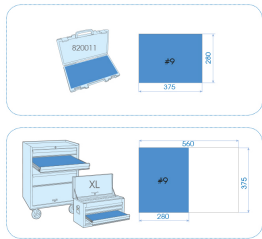

912D20MRE

M Kombi-Schlüssel (I-beam), metrisch,
EVAWAVE - 20 tlg.

■ #9 (280 x 375 mm)

Series

Content

1062

6, 7, 8, 9, 10, 11, 12, 13, 14, 15, 16, 17,
18, 19, 21, 22, 24, 27, 30, 32