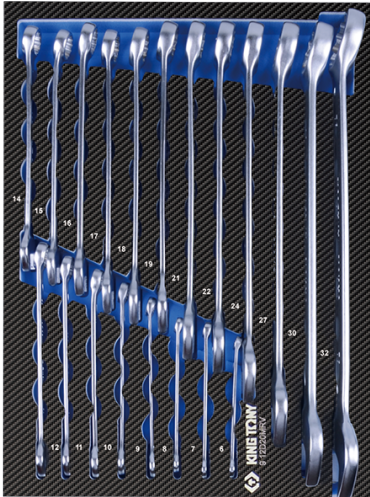

912D20MRE

M Kombi-Schlüssel (I-beam), metrisch,
EVAWAVE - 20 tlg.

■ #9 (280 x 375 mm)

Series

Content

1062

6, 7, 8, 9, 10, 11, 12, 13, 14, 15, 16, 17,
18, 19, 21, 22, 24, 27, 30, 32