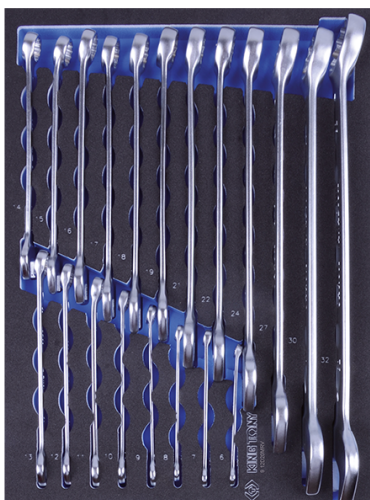

912D20MRV

M Kombi-Schlüssel (I-beam), metrisch,
EVAWAVE - 20 tlg.

Gewicht (Kg) : 3.49

■ #9 (280 x 375 mm)

Series

Content

1062

6, 7, 8, 9, 10, 11, 12, 13, 14, 15, 16, 17,
18, 19, 21, 22, 24, 27, 30, 32