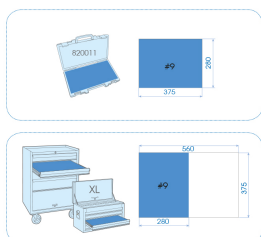

912D20MRV

M Kombi-Schlüssel (I-beam), metrisch,
EVAWAVE - 20 tlg.

Gewicht (Kg) : 3.49

■ #9 (280 x 375 mm)

Series

Content

1062

6, 7, 8, 9, 10, 11, 12, 13, 14, 15, 16, 17,
18, 19, 21, 22, 24, 27, 30, 32