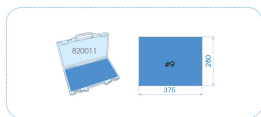

922308TRE

L-Griff TORX®-Schlüsselset, EVAWAVE - 8 tlg.

Gewicht (Kg) : 1.10

■ #4 (375 x 265 mm)

Series

Content

1163TR

T10, T15, T20, T25, T30, T40, T45, T50