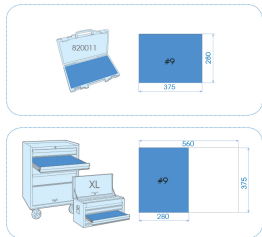

922308TRE

L-Griff TORX®-Schlüsselset, EVAWAVE - 8 tlg.

Gewicht (Kg) : 1.10

■ #4 (375 x 265 mm)

Series

Content

1163TR

T10, T15, T20, T25, T30, T40, T45, T50