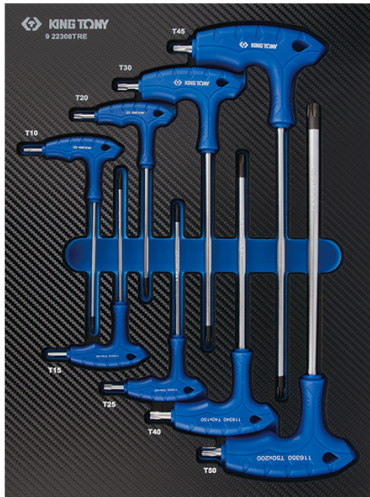

922308TRE

L-Griff TORX®-Schlüsselset, EVAWAVE - 8 tlg.

Gewicht (Kg) : 1.10

■ #4 (375 x 265 mm)

Series

Content

1163TR

T10, T15, T20, T25, T30, T40, T45, T50