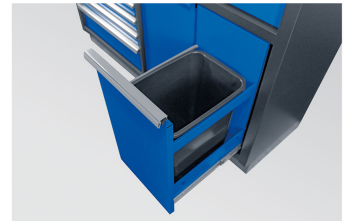

Garage bin

Series

Content

87D1123AKB

x1

87D11071AKB

x2

87D1121AKB

x1

87D11AKBF

x2