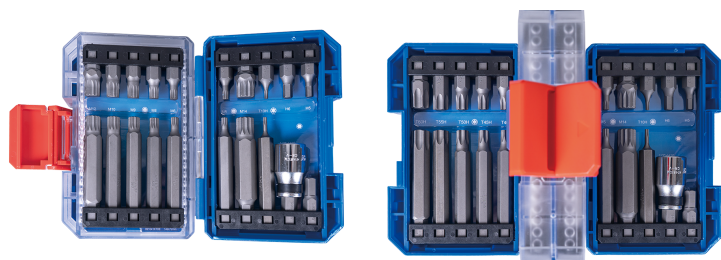

### Bit-Set 10 mm - 41 tlg.

Gewicht (Kg) : 2.1

Abmessungen L x B x H (mm) : 150x106x83

- Leichte und kompakte Box aus PP.
- Schnelles Öffnen.

		Series		Content
		1636H	10mm	H5, H6, H8, H10
		1636M	10mm	M5, M6, M8, M9, M10, M12, M14
		1636T	10mm	T10, T15, T20, T25, T27, T30, T40, T45, T50, T55, T60
		1680M	10mm	M5, M6, M8, M9, M10, M12, M14
		1680T	10mm	T10, T15, T20, T25, T27, T30, T40, T45, T50, T55, T60
		4148		414810M (10 mm)