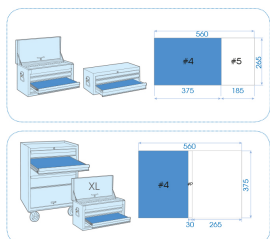

93523MR01

M Termoformado de vasos y accesorios
3/8" métricos - 22 piezas

Dimensiones L x a (mm) : 375x265

Peso (kg) : 1.4

■ #4

		Series	Content
		3/8"	3335M 6, 7, 8, 9, 10, 11, 12, 13, 14, 15, 16, 17, 19, 20, 21, 22
		3/8"	3769P 376908P
		3/8"	3452F 200 mm
		3/8"	3571 200 mm
		3/8"	3792 3792