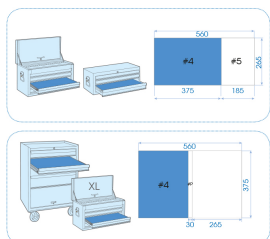

93523MR01

M Termoformado de vasos y accesorios 3/8" métricos - 22 piezas

Dimensiones L x a (mm) : 375x265

Peso (kg) : 1.4

■ #4

		Series	Content
		3/8"	3335M 6, 7, 8, 9, 10, 11, 12, 13, 14, 15, 16, 17, 19, 20, 21, 22
		3/8"	3769P 376908P
		3/8"	3452F 200 mm
		3/8"	3571 200 mm
		3/8"	3792 3792