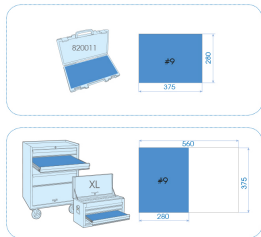

94435MP

M Termoformado de vasos de impacto largos 1/2" métricos - 25 piezas

Termoformado vacío : 8494435MP

Peso (kg) : 7.3

■ #9 (280 x 375 mm)

Series

Content

4435M

8, 9, 10, 11, 12, 13, 14, 15, 16, 17, 18, 19, 20, 21, 22, 23, 24, 25, 26, 27, 28, 29, 30, 32, 36