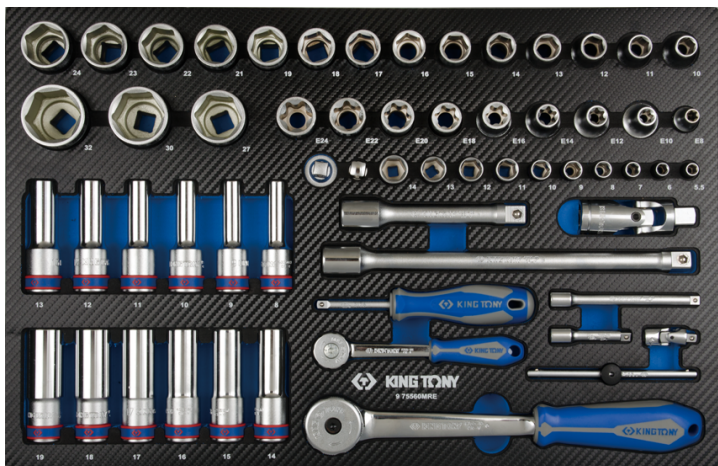

975560MRE

M Bandeja EVAWAVE de vasos y accesorios 1/4" y 1/2" - 60 piezas

- #11
- Dimensiones especiales para los cajones del carro modulable 874516BA

		Series	Content
		1/2"	4335M 10, 11, 12, 13, 14, 15, 16, 17, 18, 19, 21, 22, 23, 24, 27, 30, 32
		1/2"	4375M E8, E10, E12, E14, E16, E18, E20, E22, E24
		1/2"	4235M 8, 9, 10, 11, 12, 13, 14, 15, 16, 17, 18, 19
		1/4"	2335M 5.5, 6, 7, 8, 9, 10, 11, 12, 13, 14
	1/4"	2755G	275555G
	1/2"	4755G	475510G
	1/4"	2178DF	2178DF
	1/4"	2223	222302, 222304

KING TONY

Enjoy your work

		4251	425105, 425110
		2792	2792
		4791	4791
	 	2813	2813
	 	4813	4813
		2571	257145