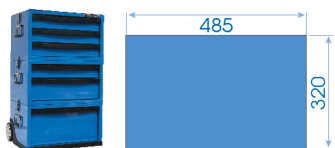

975560MRE

M Bandeja EVAWAVE de vasos y accesorios 1/4" y 1/2" - 60 piezas

- #11
- Dimensiones especiales para los cajones del carro modulable 874516BA

		Series	Content
			4335M 10, 11, 12, 13, 14, 15, 16, 17, 18, 19, 21, 22, 23, 24, 27, 30, 32
			4375M E8, E10, E12, E14, E16, E18, E20, E22, E24
			4235M 8, 9, 10, 11, 12, 13, 14, 15, 16, 17, 18, 19
			2335M 5.5, 6, 7, 8, 9, 10, 11, 12, 13, 14
			2755G 275555G
			4755G 475510G
			2178DF 2178DF
			2223 222302, 222304