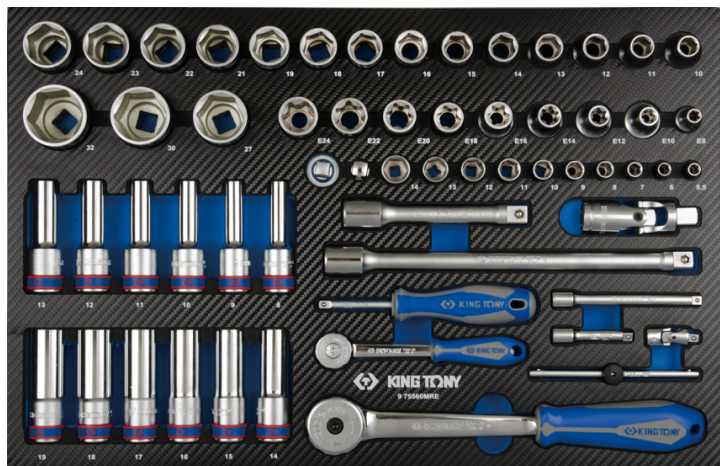

975560MRE

M Bandeja EVAWAVE de vasos y accesorios 1/4" y 1/2" - 60 piezas

- #11
- Dimensiones especiales para los cajones del carro modulable 874516BA

		Series	Content
			4335M 10, 11, 12, 13, 14, 15, 16, 17, 18, 19, 21, 22, 23, 24, 27, 30, 32
			4375M E8, E10, E12, E14, E16, E18, E20, E22, E24
			4235M 8, 9, 10, 11, 12, 13, 14, 15, 16, 17, 18, 19
			2335M 5.5, 6, 7, 8, 9, 10, 11, 12, 13, 14
			2755G 275555G
			4755G 475510G
			2178DF 2178DF
			2223 222302, 222304

		4251	425105, 425110
		2792	2792
		4791	4791
	 	2813	2813
	 	4813	4813
		2571	257145