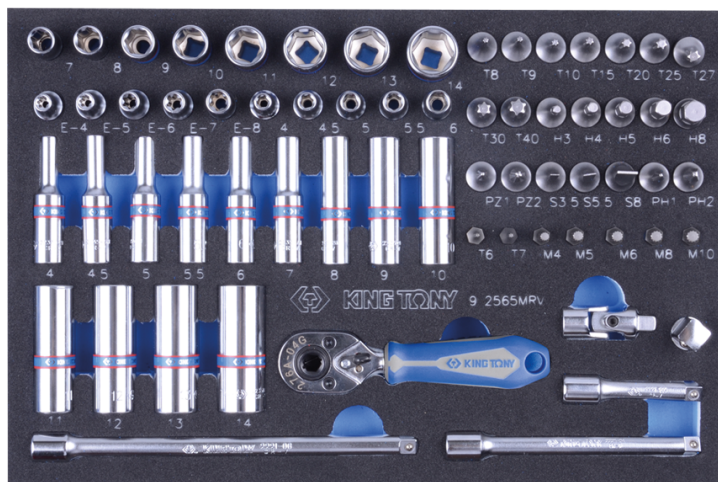

## 92565MRV

**M** Bandeja EVAWAVE de vasos y accesorios 1/4" en métrico - 65 piezas

■ #7 (187 x 280 mm)

		Series	Content
		1/4"	2335M 4, 4.5, 5, 5.5, 6, 7, 8, 9, 10, 11, 12, 13, 14
		1/4"	2235M 4, 4.5, 5, 5.5, 6, 7, 8, 9, 10, 11, 12, 13, 14
		1/4"	2375M E4, E5, E6, E7, E8
			2221 222102, 222104, 222106
		1/4"	2013X T8, T9, T10, T15, T20, T25, T27, T30, T40
		1/4"	2015MX H3, H4, H5, H6, H8
		1/4"	2018X PZ1, PZ2
		1/4"	2011X PH1, PH2

			2012X	3.5, 5.5, 8
			1025T	T6, T7
			1025M	M4, M5, M6, M8, M10
			2792	2792
	 		276A	276A04G
	 		2813	2813