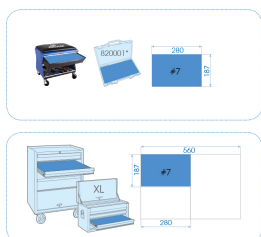

## 92565MRV

**M** Bandeja EVAWAVE de vasos y accesorios 1/4" en métrico - 65 piezas

■ #7 (187 x 280 mm)

		Series	Content
		1/4"	2335M 4, 4.5, 5, 5.5, 6, 7, 8, 9, 10, 11, 12, 13, 14
		1/4"	2235M 4, 4.5, 5, 5.5, 6, 7, 8, 9, 10, 11, 12, 13, 14
		1/4"	2375M E4, E5, E6, E7, E8
			2221 222102, 222104, 222106
		1/4"	2013X T8, T9, T10, T15, T20, T25, T27, T30, T40
		1/4"	2015MX H3, H4, H5, H6, H8
		1/4"	2018X PZ1, PZ2
		1/4"	2011X PH1, PH2