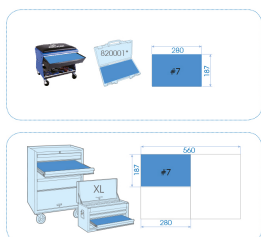

92565MRV

M Bandeja EVAWAVE de vasos y accesorios 1/4" en métrico - 65 piezas

■ #7 (187 x 280 mm)

		Series	Content
		1/4"	2335M 4, 4.5, 5, 5.5, 6, 7, 8, 9, 10, 11, 12, 13, 14
		1/4"	2235M 4, 4.5, 5, 5.5, 6, 7, 8, 9, 10, 11, 12, 13, 14
		1/4"	2375M E4, E5, E6, E7, E8
			2221 222102, 222104, 222106
		1/4"	2013X T8, T9, T10, T15, T20, T25, T27, T30, T40
		1/4"	2015MX H3, H4, H5, H6, H8
		1/4"	2018X PZ1, PZ2
		1/4"	2011X PH1, PH2