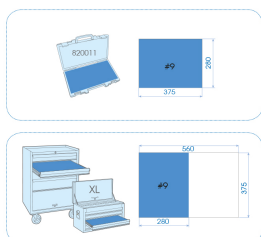

93544MRV

M Bandeja EVAWAVE de vasos y accesorios 3/8" en métrico - 44 piezas

Termoformado vacío : EF3544

#9

		Series	Content
		3/8"	3335M 10, 11, 12, 13, 14, 15, 16, 17, 18, 19, 20, 21, 22
		3/8"	3375M E7, E8, E10, E11, E12
		3/8"	3230M 8, 10, 11, 12, 13, 14, 16, 17, 19
		3/8"	3750M 10, 11, 12, 13, 14, 15, 16, 17, 18, 19
			3812 3812
			3814 3814
			3779G 377908G
			3223 322314