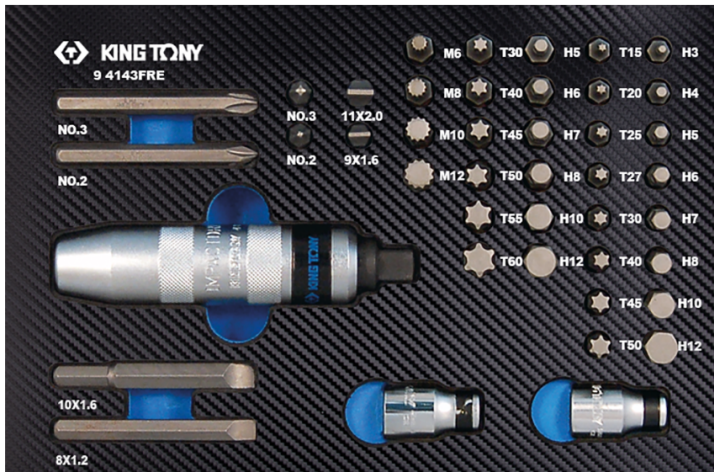

94143FRE

Bandeja EVAWAVE de destornillador de golpe con puntas - 43 piezas

Peso (kg) : 1.7

■ #7 (187 x 280 mm)

		Series	Content
		5/16"	1836S 9 x 1.6, 11 x 2
		5/16"	1880S 8 x 1.2, 10 x 1.6
		5/16"	1836P PH2, PH3
		5/16"	1880P PH2, PH3
		5/16"	1832H H3, H4, H5, H6, H7, H8, H10, H12
		5/16"	1832T T15, T20, T25, T27, T30, T40, T45, T50
		10mm	1636H H5, H6, H7, H8, H10, H12
		10mm	1636T T30, T40, T45, T50, T55, T60