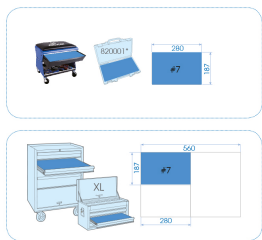

94143FRE

Bandeja EVAWAVE de destornillador de golpe con puntas - 43 piezas

Peso (kg) : 1.7

■ #7 (187 x 280 mm)

		Series	Content
		5/16"	1836S 9 x 1.6, 11 x 2
		5/16"	1880S 8 x 1.2, 10 x 1.6
		5/16"	1836P PH2, PH3
		5/16"	1880P PH2, PH3
		5/16"	1832H H3, H4, H5, H6, H7, H8, H10, H12
		5/16"	1832T T15, T20, T25, T27, T30, T40, T45, T50
		10mm	1636H H5, H6, H7, H8, H10, H12
		10mm	1636T T30, T40, T45, T50, T55, T60