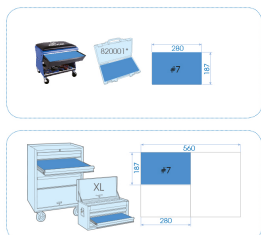

94143FRE

Bandeja EVAWAVE de destornillador de golpe con puntas - 43 piezas

Peso (kg) : 1.7

■ #7 (187 x 280 mm)

		Series	Content
		5/16"	1836S 9 x 1.6, 11 x 2
		5/16"	1880S 8 x 1.2, 10 x 1.6
		5/16"	1836P PH2, PH3
		5/16"	1880P PH2, PH3
		5/16"	1832H H3, H4, H5, H6, H7, H8, H10, H12
		5/16"	1832T T15, T20, T25, T27, T30, T40, T45, T50
		10mm	1636H H5, H6, H7, H8, H10, H12
		10mm	1636T T30, T40, T45, T50, T55, T60