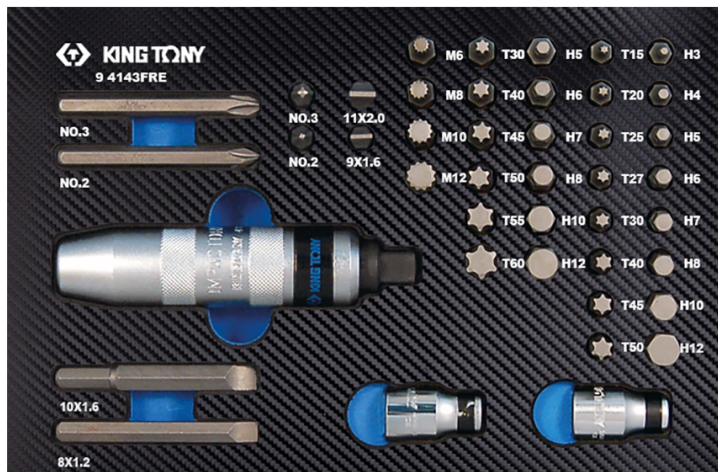

94143FRE

Bandeja EVAWAVE de destornillador de golpe con puntas - 43 piezas

Peso (kg) : 1.7

■ #7 (187 x 280 mm)

		Series	Content
		5/16"	1836S 9 x 1.6, 11 x 2
		5/16"	1880S 8 x 1.2, 10 x 1.6
		5/16"	1836P PH2, PH3
		5/16"	1880P PH2, PH3
		5/16"	1832H H3, H4, H5, H6, H7, H8, H10, H12
		5/16"	1832T T15, T20, T25, T27, T30, T40, T45, T50
		10mm	1636H H5, H6, H7, H8, H10, H12
		10mm	1636T T30, T40, T45, T50, T55, T60

			1636M	M6, M8, M10, M12
			4148	414810M, 414810S
			4112*	4112