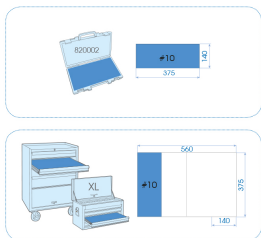

94401MPV

M Bandeja EVAWAVE de vasos de impacto 1/2" - 11 piezas

Peso (kg) : 2.23

■ #10 (140 x 375 mm)

		Series	Content
		 1/2"	4535M 17, 19, 32, 34, 36
		 1/2"	4415M 17, 19, 21
			4945M 17, 19, 21 mm