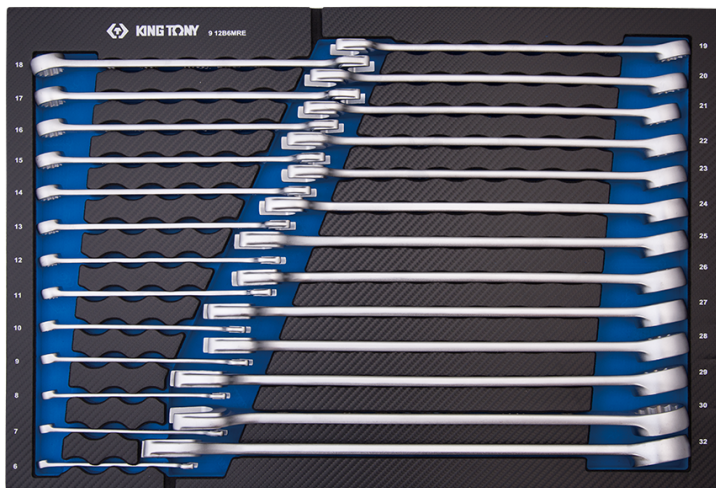

## 912B6MRE

**M** Bandeja EVAWAVE de llaves combinadas largas y ligeras métricas - 26 piezas

Peso (kg) : 5.9

■ #6 (560 x 375 mm)

	Series	Content
	1061	6, 7, 8, 9, 10, 11, 12, 13, 14, 15, 16, 17, 18, 19, 20, 21, 22, 23, 24, 25, 26, 27, 28, 29, 30, 32