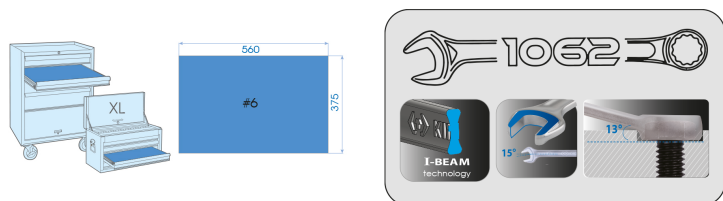

912D26MRE

M Bandeja EVAWAVE de llaves combinadas métricas (I-beam) - 26 piezas

Termoformado vacío : EF1226
Dimensiones L x a (mm) : 560x375
Peso (kg) : 5.9

■ #6

	Series	Content
	1062	6, 7, 8, 9, 10, 11, 12, 13, 14, 15, 16, 17, 18, 19, 20, 21, 22, 23, 24, 25, 26, 27, 28, 29, 30, 32