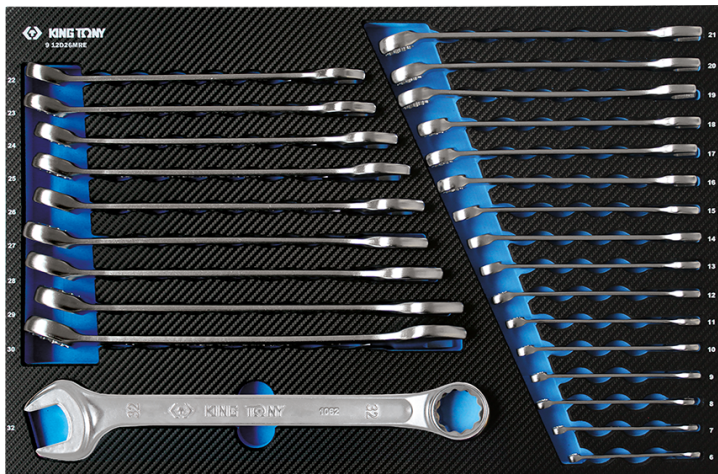

912D26MRE

M Bandeja EVAWAVE de llaves combinadas métricas (I-beam) - 26 piezas

Termoformado vacío : EF1226
Dimensiones L x a (mm) : 560x375
Peso (kg) : 5.9

■ #6

	Series	Content
	1062	6, 7, 8, 9, 10, 11, 12, 13, 14, 15, 16, 17, 18, 19, 20, 21, 22, 23, 24, 25, 26, 27, 28, 29, 30, 32