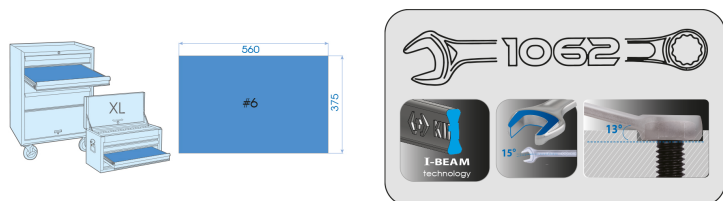

912D26MRE

M Bandeja EVAWAVE de llaves combinadas métricas (I-beam) - 26 piezas

Termoformado vacío : EF1226
Dimensiones L x a (mm) : 560x375
Peso (kg) : 5.9

■ #6

Series

Content

1062

6, 7, 8, 9, 10, 11, 12, 13, 14, 15, 16, 17,
18, 19, 20, 21, 22, 23, 24, 25, 26, 27, 28,
29, 30, 32