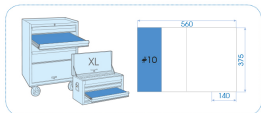

94401MPE

M Bandeja EVAWAVE de vasos de impacto 1/2" - 11 piezas

Peso (kg) : 2.23

■ #10 (140 x 375 mm)

		Series	Content
		 1/2"	4535M 17, 19, 32, 34, 36
		 1/2"	4415M 17, 19, 21