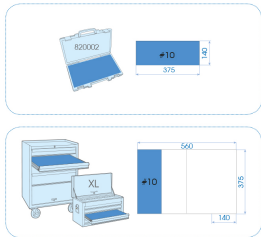

94401MPE

M Bandeja EVAWAVE de vasos de impacto 1/2" - 11 piezas

Peso (kg) : 2.23

■ #10 (140 x 375 mm)

		Series	Content
		 1/2"	4535M 17, 19, 32, 34, 36
		 1/2"	4415M 17, 19, 21