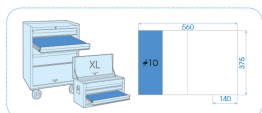

93523MRE11

M Bandeja EVAWAVE de vasos y accesorios 3/8" en métrico - 23 piezas

Peso (kg) : 1.73

■ #10 (140 x 375 mm)

		Series	Content
		3/8"	3335M 6, 7, 8, 9, 10, 11, 12, 13, 14, 15, 16, 17, 18, 19, 21, 22, 24
		3/8"	3771G 377108G
		3/8"	3453F 345308F
		3/8"	3293 75, 150 mm (3", 6")
		3/8"	3571 357108
		3/8"	3792 3792