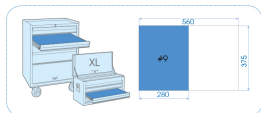

94419MPE

M Bandeja EVAWAVE de vasos de impacto 1/2" - 19 piezas

Peso (kg) : 5.6

■ #9 (280 x 375 mm)

Series

Content

1/2"

4435M

10, 11, 12, 13, 14, 15, 16, 17, 18, 19, 21, 22, 24, 27, 30, 32, 33, 34, 36