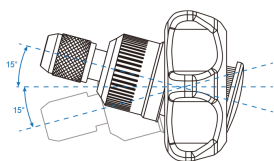

1048MR

Cofre de puntas con carraca palma de mano - 49 piezas

Dimensiones L x a x a (mm) : 150 x 102 x 46
 Peso (kg) : 0.53

- Caja de plástico

	Series	Content
	2746	
  	1025P	PH1 x 2, PH2 x 2(ø6mm), PH3, PH2(ø4.7mm)
   	1025S	3.0 x 0.5, 4.0 x 0.5, 5.0 x 0.8, 6.0 x 1.0
	1025Z	PZ2 x 2
      	1025T	T10, T15, T20 x 2, T25, T27, T30, T40
   	1025H	H3, H4, H5, H6
      	1025U	T10H, T15H, T20H x 2, T25H, T27H, T30H, T40H
     	7150H	H3, H4, H5, H6, H7, H8

		 1/4"	7150S	4.0 x 0.8, 6.0 x 1.0
		 1/4"	7100P	PH2 x 2
		 1/4"	7100T	T15, T20, T25
		 1/4"	7100Z	PZ2
		 1/4"	753	75363
		 1/4"	750	75075