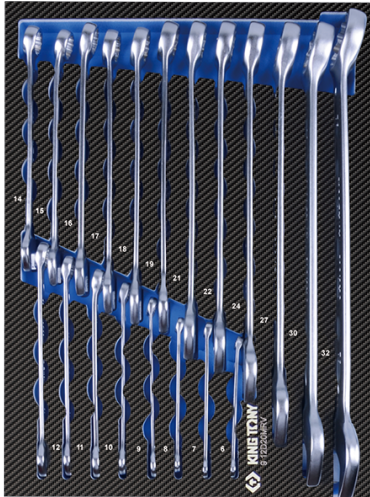

## 912D20MRE

**M** Bandeja EVAWAVE de llaves combinadas métricas (I-beam) - 20 piezas

- #9 (280 x 375 mm)

Series

Content

1062

6, 7, 8, 9, 10, 11, 12, 13, 14, 15, 16, 17, 18, 19, 21, 22, 24, 27, 30, 32