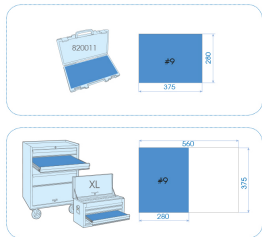

## 912D20MRE

**M** Bandeja EVAWAVE de llaves combinadas métricas (I-beam) - 20 piezas

- #9 (280 x 375 mm)

Series

Content

1062

6, 7, 8, 9, 10, 11, 12, 13, 14, 15, 16, 17, 18, 19, 21, 22, 24, 27, 30, 32