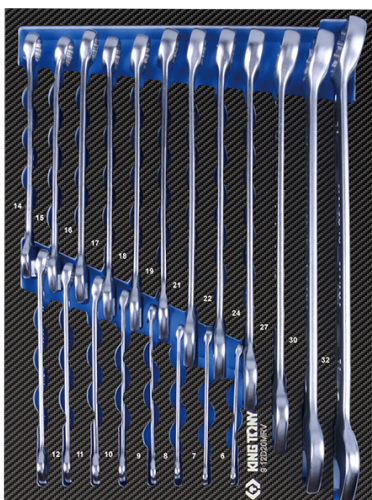

912D20MRE

M

Bandeja EVAWAVE de llaves combinadas métricas (I-beam) - 20 piezas

- #9 (280 x 375 mm)

Series

Content

1062

6, 7, 8, 9, 10, 11, 12, 13, 14, 15, 16, 17, 18, 19, 21, 22, 24, 27, 30, 32