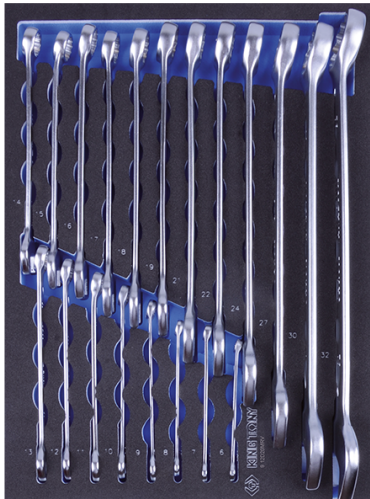

912D20MRV

M Bandeja EVAWAVE de llaves combinadas métricas (I-beam) - 20 piezas

Peso (kg) : 3.49

■ #9 (280 x 375 mm)

Series

Content

1062

6, 7, 8, 9, 10, 11, 12, 13, 14, 15, 16, 17, 18, 19, 21, 22, 24, 27, 30, 32