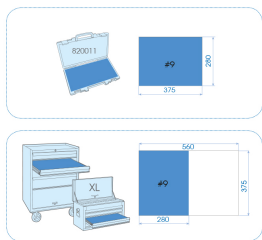

912D20MRV

M Bandeja EVAWAVE de llaves combinadas métricas (I-beam) - 20 piezas

Peso (kg) : 3.49

■ #9 (280 x 375 mm)

Series

Content

1062

6, 7, 8, 9, 10, 11, 12, 13, 14, 15, 16, 17, 18, 19, 21, 22, 24, 27, 30, 32