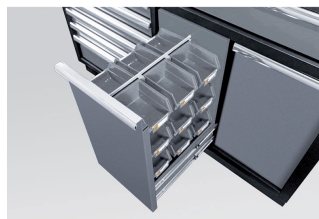

87D11AKGV

Mobiliario para taller completo (negro/gris/madera) - 7 piezas

Peso (kg) : 146

Dimensiones L x H x P (mm) : 1360 x 2000 x 490

Safety mechanism

Storage box

Garage bin

	Series	Content
	87D1123AKG	x1
	87D1121AKG	x1
	87D11071AKG	x2
	87D1106AKG	x2

KING TONY

Enjoy your work

87D1107AKG

x1