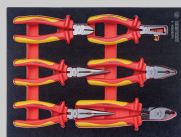

934086MRVD

M

Composición EVAWAVE VDE para carro - 86 piezas

Peso (kg) : 10.34

940606GPV

6116A

611607A

6146A

614608A

6216A

621606A

6318A

631808A

6336A

633608A

6716A

671606A

930612MRV

1471

PH0x75, PH1x100, PH2x100, PH3x150

				
			1472	3x75, 4x100, 3.5x100, 5.5x125, 6.5x150, 8x175
			1474	1x125, 2x150
				
955VE01MRV				
			2035VE	H3, H4, H5, H6
			2221VE	4, 6
			2335VE	5, 6, 7, 8, 9, 10, 11, 12, 13, 14
			3025VE	H8 , H10
			3221VE	6, 10
			3235VE	8, 10, 12, 14
			3335VE	10, 11, 12, 13, 14, 15, 16, 17, 18, 19
			2178VE	2178VE05
			2771VE	2771VE55
			3178VE	3178VE08
			3771VE	3771VE08
				
912FVE15MRV				
			10F0VE	7, 8, 9, 10, 11, 12, 13, 14, 16, 17, 18, 19, 21, 22, 24
				