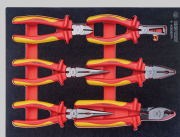

934086MRVD

M Composición EVAWAVE VDE para carro - 86 piezas

Peso (kg) : 10.34

940606GPV

6116A

611607A

6146A

614608A

6216A

621606A

6318A

631808A

6336A

633608A

6716A

671606A

930612MRV

1471

PH0x75, PH1x100, PH2x100, PH3x150

				
			1472	3x75, 4x100, 3.5x100, 5.5x125, 6.5x150, 8x175
			1474	1x125, 2x150
				
955VE01MRV				
			2035VE	H3, H4, H5, H6
			2221VE	4, 6
			2335VE	5, 6, 7, 8, 9, 10, 11, 12, 13, 14
			3025VE	H8 , H10
			3221VE	6, 10
			3235VE	8, 10, 12, 14
			3335VE	10, 11, 12, 13, 14, 15, 16, 17, 18, 19
			2178VE	2178VE05
			2771VE	2771VE55
			3178VE	3178VE08
			3771VE	3771VE08
				
912FVE15MRV				
			10F0VE	7, 8, 9, 10, 11, 12, 13, 14, 16, 17, 18, 19, 21, 22, 24
				