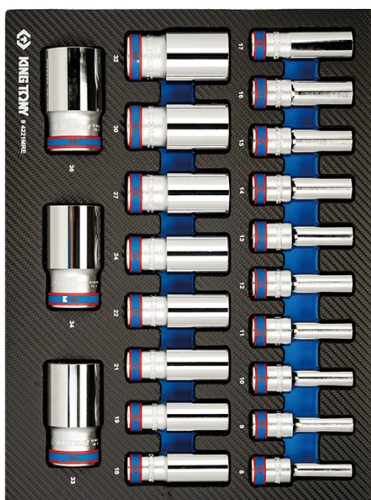

94221MRE

M Bandeja EVAWAVE de vasos largos
1/2" métricos- 21 piezas

Peso (kg) : 3.92

■ #9 (280 x 375 mm)

	Series	Content
		
	4230M	8, 9, 10, 11, 12, 13, 14, 15, 16, 17, 18, 19, 21, 22, 24, 27, 30, 32, 33, 34, 36