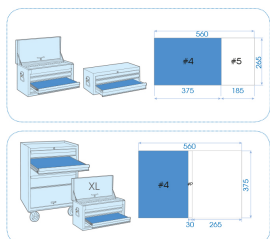

93523MR01

M

Thermoformé de douilles et accessoires 3/8" métriques - 22 pièces

Dimensions L x l (mm) : 375x265

Poids (kg) : 1.4

■ #4

		Series	Content
		3/8"	3335M 6, 7, 8, 9, 10, 11, 12, 13, 14, 15, 16, 17, 19, 20, 21, 22
		3/8"	3769P 376908P
		3/8"	3452F 200 mm
		3/8"	3571 200 mm
		3/8"	3792 3792