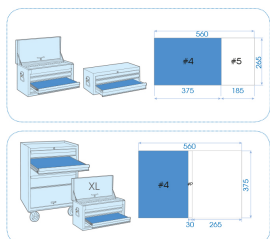

93523MR01

M

Thermoformé de douilles et accessoires 3/8" métriques - 22 pièces

Dimensions L x l (mm) : 375x265

Poids (kg) : 1.4

■ #4

		Series		Content
		3/8"	3335M	6, 7, 8, 9, 10, 11, 12, 13, 14, 15, 16, 17, 19, 20, 21, 22
		3/8"	3769P	376908P
		3/8"	3452F	200 mm
		3/8"	3571	200 mm
		3/8"	3792	3792