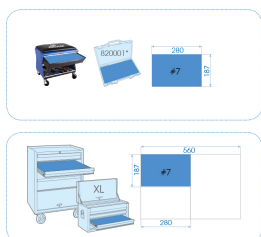

92565MRV

M Plateau EVAWAVE de douilles et accessoires 1/4" métriques - 65 pièces

■ #7 (187 x 280 mm)

		Series	Content
		1/4"	2335M 4, 4.5, 5, 5.5, 6, 7, 8, 9, 10, 11, 12, 13, 14
		1/4"	2235M 4, 4.5, 5, 5.5, 6, 7, 8, 9, 10, 11, 12, 13, 14
		1/4"	2375M E4, E5, E6, E7, E8
			2221 222102, 222104, 222106
		1/4"	2013X T8, T9, T10, T15, T20, T25, T27, T30, T40
		1/4"	2015MX H3, H4, H5, H6, H8
		1/4"	2018X PZ1, PZ2
		1/4"	2011X PH1, PH2