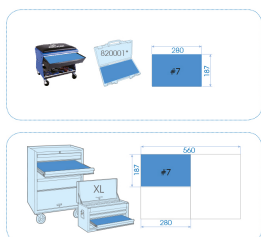

### M Plateau EVAWAVE de douilles et accessoires 1/4" métriques - 65 pièces

■ #7 (187 x 280 mm)

		Series	Content
		1/4"	2335M 4, 4.5, 5, 5.5, 6, 7, 8, 9, 10, 11, 12, 13, 14
		1/4"	2235M 4, 4.5, 5, 5.5, 6, 7, 8, 9, 10, 11, 12, 13, 14
		1/4"	2375M E4, E5, E6, E7, E8
			2221 222102, 222104, 222106
		1/4"	2013X T8, T9, T10, T15, T20, T25, T27, T30, T40
		1/4"	2015MX H3, H4, H5, H6, H8
		1/4"	2018X PZ1, PZ2
		1/4"	2011X PH1, PH2