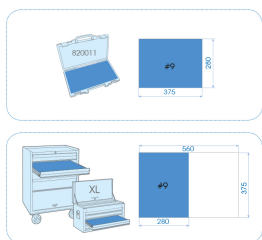

94537MRV

M Plateau EVAWAVE de douilles et accessoires 1/2" métriques - 37 pièces

Contenant vide : EF4537

- #9 (280 x 375 mm)

		Series	Content
		1/2"	4335M 8, 10, 11, 12, 13, 14, 15, 16, 17, 18, 19, 20, 21, 22, 23, 24, 26, 27, 28, 30, 32
		1/2"	4375M E10, E12, E14, E16, E18, E20, E22, E24
			4293 429302
			4251 425105R, 425110R
			4791 4791
		1/2"	4635 463014RC 463516M, 463521R
			4779G 477910G