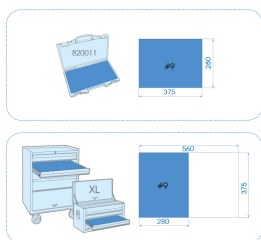

991161CQE

Plateau EVAWAVE de clés mâles 6 pans, TORX® et embouts - 61 pièces

Poids (kg) : 1.4

■ #9 (280 x 375 mm)

		Series		Content
		1636H	10mm	H4, H5, H6, H7, H8, H10, H12
		1636T	10mm	T20, T25, T27, T30, T40, T45, T50, T55, T60
		1636M	10mm	M5, M6, M8, M10, M12
		1680H	10mm	H4, H5, H6, H7, H8, H10, H12
		1680T	10mm	T20, T25, T27, T30, T40, T45, T50, T55, T60
		1680M	10mm	M5, M6, M8, M10, M12
		4147		10 mm
		1127R		T10H , T15H , T20H , T25H , T27H , T30H ,