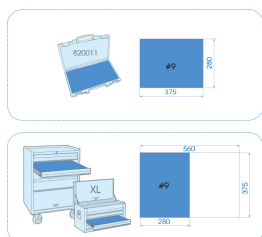

991161CQE

Plateau EVAWAVE de clés mâles 6 pans, TORX® et embouts - 61 pièces

Poids (kg) : 1.4

■ #9 (280 x 375 mm)

		Series		Content
			1636H	H4, H5, H6, H7, H8, H10, H12
			1636T	T20, T25, T27, T30, T40, T45, T50, T55, T60
			1636M	M5, M6, M8, M10, M12
			1680H	H4, H5, H6, H7, H8, H10, H12
			1680T	T20, T25, T27, T30, T40, T45, T50, T55, T60
			1680M	M5, M6, M8, M10, M12
			4147	10 mm
			1127R	T10H , T15H , T20H , T25H , T27H , T30H ,