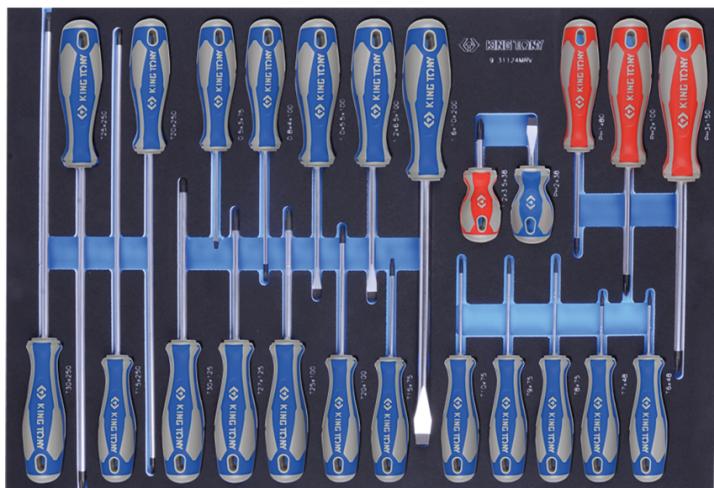

931124MRV

Plateau EVAWAVE de tournevis Torx®, à fente et PHILLIPS® - 24 pièces

Contenant vide : EF31124

■ #6 (560 x 375 mm)

Series

Content

1423

T6x48, T7x48, T8x75, T9x75, T10x75,
T15x75, T15x250, T20x100, T20x250,
T25x100, T25x250, T27x100, T30x125,
T30x250

1422

3x75, 4x100, 5.5x100, 6.5x100, 10x200,
6.5x38

1421

PH2x38, PH1x80, PH2x100, PH3x150