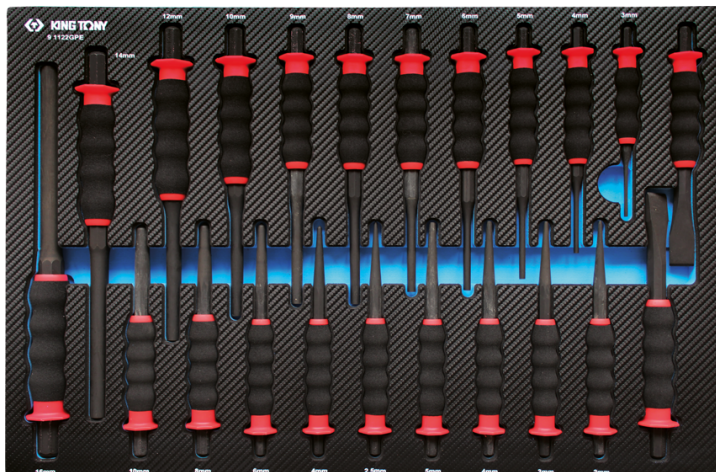

### Plateau EVAWAVE de chasse-goupilles, burins, pointeaux, chasse clous gainés - 22 pièces

Contenant vide : EF1122

Poids (kg) : 4.75

■ #6 (560 x 375 mm)

Series

Content

761G

2.5x 185 mm, 4 x 185 mm, 6 x 185 mm, 8 x 185 mm, 10 x 185 mm

762G

18 x 190 mm, 22 x 210 mm

763G

2 x 185 mm, 3 x 185 mm, 4 x 185 mm, 5 x 185 mm

764G

3 x 150 mm, 4 x 180 mm, 5 x 200 mm, 6 x 210 mm, 7 x 210 mm, 8 x 220 mm, 9 x 220 mm, 10 x 230 mm, 12 x 250 mm, 14 x 290 mm, 16 x 350 mm