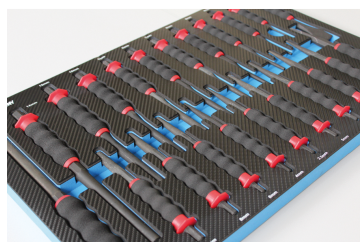

### Plateau EVAWAVE de chasse-goupilles, burins, pointeaux, chasse clous gainés - 22 pièces

Contenant vide : EF1122

Poids (kg) : 4.75

■ #6 (560 x 375 mm)

Series

Content

761G

2.5x 185 mm, 4 x 185 mm, 6 x 185 mm, 8 x 185 mm, 10 x 185 mm

762G

18 x 190 mm, 22 x 210 mm

763G

2 x 185 mm, 3 x 185 mm, 4 x 185 mm, 5 x 185 mm

764G

3 x 150 mm, 4 x 180 mm, 5 x 200 mm, 6 x 210 mm, 7 x 210 mm, 8 x 220 mm, 9 x 220 mm, 10 x 230 mm, 12 x 250 mm, 14 x 290 mm, 16 x 350 mm