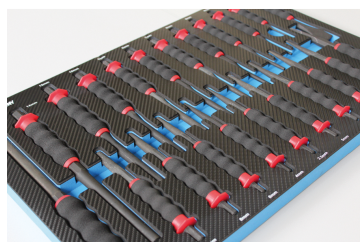

91122GPE

Plateau EVAWAVE de chasse-goupilles, burins, pointeaux, chasse clous gainés - 22 pièces

Contenant vide : EF1122

Poids (kg) : 4.75

■ #6 (560 x 375 mm)

Series

Content

761G

2.5x 185 mm, 4 x 185 mm, 6 x 185 mm, 8 x 185 mm, 10 x 185 mm

762G

18 x 190 mm, 22 x 210 mm

763G

2 x 185 mm, 3 x 185 mm, 4 x 185 mm, 5 x 185 mm

764G

3 x 150 mm, 4 x 180 mm, 5 x 200 mm, 6 x 210 mm, 7 x 210 mm, 8 x 220 mm, 9 x 220 mm, 10 x 230 mm, 12 x 250 mm, 14 x 290 mm, 16 x 350 mm