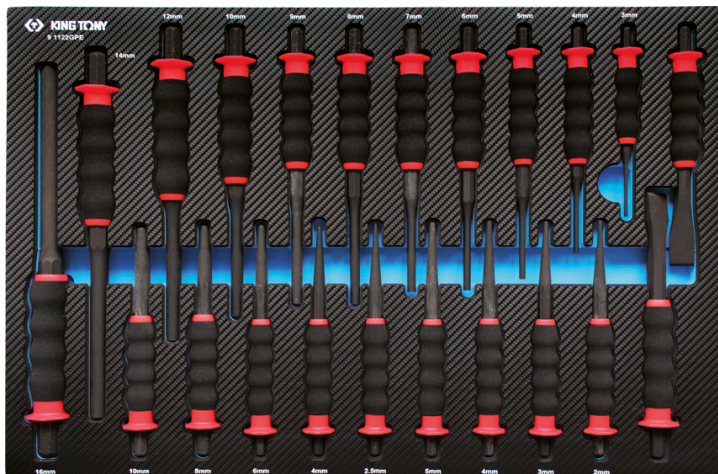

91122GPE

Plateau EVAWAVE de chasse-goupilles, burins, pointeaux, chasse clous gainés - 22 pièces

Contenant vide : EF1122

Poids (kg) : 4.75

■ #6 (560 x 375 mm)

Series

Content

761G

2.5x 185 mm, 4 x 185 mm, 6 x 185 mm, 8 x 185 mm, 10 x 185 mm

762G

18 x 190 mm, 22 x 210 mm

763G

2 x 185 mm, 3 x 185 mm, 4 x 185 mm, 5 x 185 mm

764G

3 x 150 mm, 4 x 180 mm, 5 x 200 mm, 6 x 210 mm, 7 x 210 mm, 8 x 220 mm, 9 x 220 mm, 10 x 230 mm, 12 x 250 mm, 14 x 290 mm, 16 x 350 mm