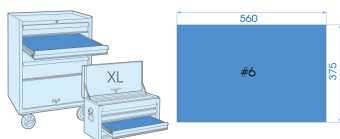

### Plateau EVAWAVE de chasse-goupilles, burins, pointeaux, chasse clous gainés - 22 pièces

Contenant vide : EF1122

Poids (kg) : 4.75

■ #6 (560 x 375 mm)

Series

Content

761G

2.5x 185 mm, 4 x 185 mm, 6 x 185 mm, 8 x 185 mm, 10 x 185 mm

762G

18 x 190 mm, 22 x 210 mm

763G

2 x 185 mm, 3 x 185 mm, 4 x 185 mm, 5 x 185 mm

764G

3 x 150 mm, 4 x 180 mm, 5 x 200 mm, 6 x 210 mm, 7 x 210 mm, 8 x 220 mm, 9 x 220 mm, 10 x 230 mm, 12 x 250 mm, 14 x 290 mm, 16 x 350 mm