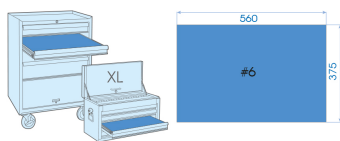

91122GPE

Plateau EVAWAVE de chasse-goupilles, burins, pointeaux, chasse clous gainés - 22 pièces

Contenant vide : EF1122

Poids (kg) : 4.75

■ #6 (560 x 375 mm)

Series

Content

761G

2.5x 185 mm, 4 x 185 mm, 6 x 185 mm, 8 x 185 mm, 10 x 185 mm

762G

18 x 190 mm, 22 x 210 mm

763G

2 x 185 mm, 3 x 185 mm, 4 x 185 mm, 5 x 185 mm

764G

3 x 150 mm, 4 x 180 mm, 5 x 200 mm, 6 x 210 mm, 7 x 210 mm, 8 x 220 mm, 9 x 220 mm, 10 x 230 mm, 12 x 250 mm, 14 x 290 mm, 16 x 350 mm