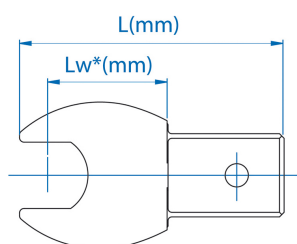

345011S

S Embout à fourche en pouces (9 x 12 mm)

■ Finition chromée polie

|  | Dimension (pouces) | Attachement | Lw (mm) | l (mm) | Poids (g) |
|---|--------------------|-------------|---------|--------|-----------|
| 34501110S | 5/16" | 9x12 | 17.5 | 37 | 37.6 |
| 34501112S | 3/8" | 9x12 | 17.5 | 38 | 41.5 |
| 34501114S | 7/16" | 9x12 | 17.5 | 38.5 | 39.7 |
| 34501116S | 1/2" | 9x12 | 17.5 | 39 | 45.6 |
| 34501118S | 9/16" | 9x12 | 20 | 42 | 54.9 |
| 34501120S | 5/8" | 9x12 | 20 | 43 | 57.9 |
| 34501122S | 11/16" | 9x12 | 20 | 43.5 | 58 |
| 34501124S | 3/4" | 9x12 | 20 | 45 | 64 |
| 34501108S | 1/4" | 9x12 | 17.5 | 37.4 | 36 |