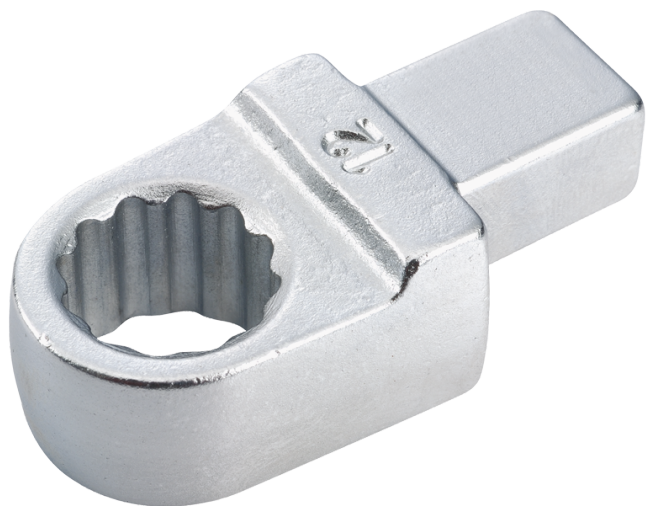

345021M

M Embout polygonal métrique (9 x 12 mm)

■ Finition chromée polie

	Dimension (mm)	Attachement	Lw (mm)	l (mm)	Poids (g)
34502107M	7	9x12	17.5	40	37.4
34502108M	8	9x12	17.5	40.6	36.9
34502110M	10	9x12	17.5	42.1	39.4
34502111M	11	9x12	17.5	42.8	42
34502112M	12	9x12	17.5	43.5	51.1
34502113M	13	9x12	17.5	43.8	51.3
34502114M	14	9x12	17.5	45	52.9
34502115M	15	9x12	17.5	45.5	53.6
34502116M	16	9x12	17.5	46.5	56.2
34502117M	17	9x12	17.5	47	55.3
34502118M	18	9x12	17.5	47.8	60
34502119M	19	9x12	17.5	48.8	63.4
34502121M	21	9x12	17.5	50	68.2