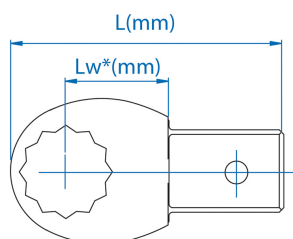

345021M

M Embout polygonal métrique (9 x 12 mm)

■ Finition chromée polie

	Dimension (mm)	Attachement	Lw (mm)	l (mm)	Poids (g)
34502107M	7	9x12	17.5	40	37.4
34502108M	8	9x12	17.5	40.6	36.9
34502110M	10	9x12	17.5	42.1	39.4
34502111M	11	9x12	17.5	42.8	42
34502112M	12	9x12	17.5	43.5	51.1
34502113M	13	9x12	17.5	43.8	51.3
34502114M	14	9x12	17.5	45	52.9
34502115M	15	9x12	17.5	45.5	53.6
34502116M	16	9x12	17.5	46.5	56.2
34502117M	17	9x12	17.5	47	55.3
34502118M	18	9x12	17.5	47.8	60
34502119M	19	9x12	17.5	48.8	63.4
34502121M	21	9x12	17.5	50	68.2